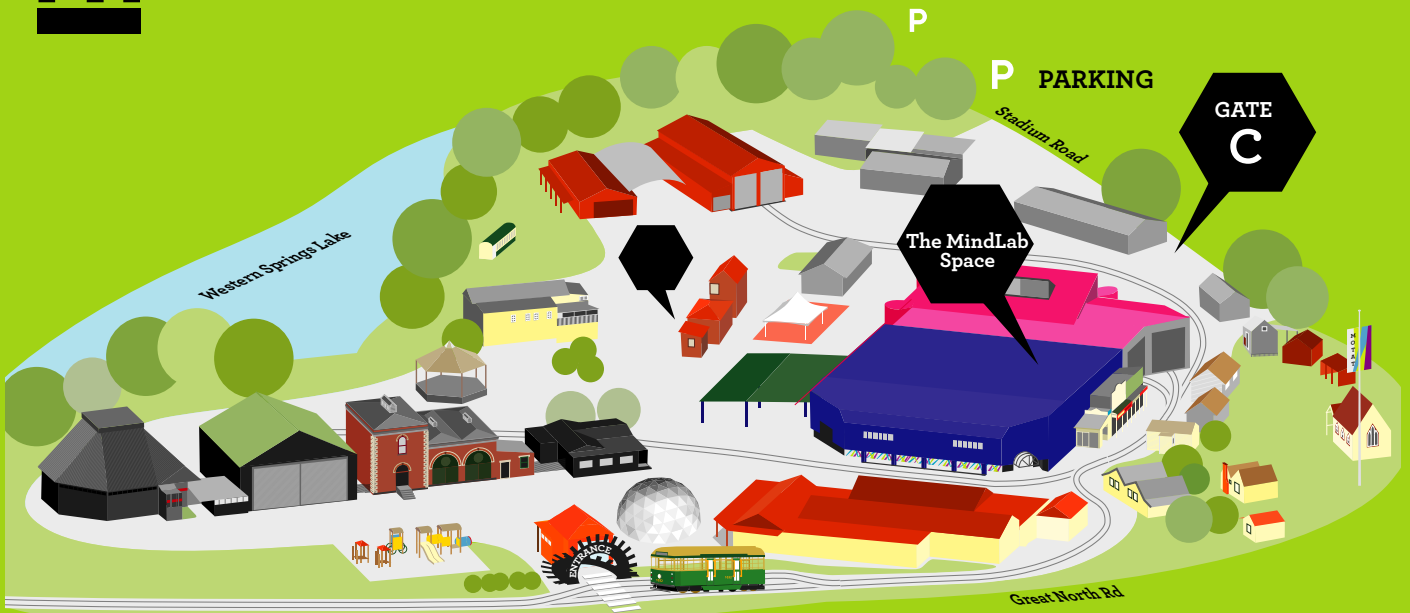

# THE MIND LAB® @ M O T A T

**M1**

P Opposite Western Springs Park

P Other side Gt North Rd

Please come to **Gate C on Stadium Road** on your arrival.

## The MindLab at MOTAT

Great North Road and Meola Road | Western Springs | PO Box 44-114 | Point Chevalier | Auckland 1246  
Telephone +64 9 815 5800 | [www.motat.org.nz](http://www.motat.org.nz)